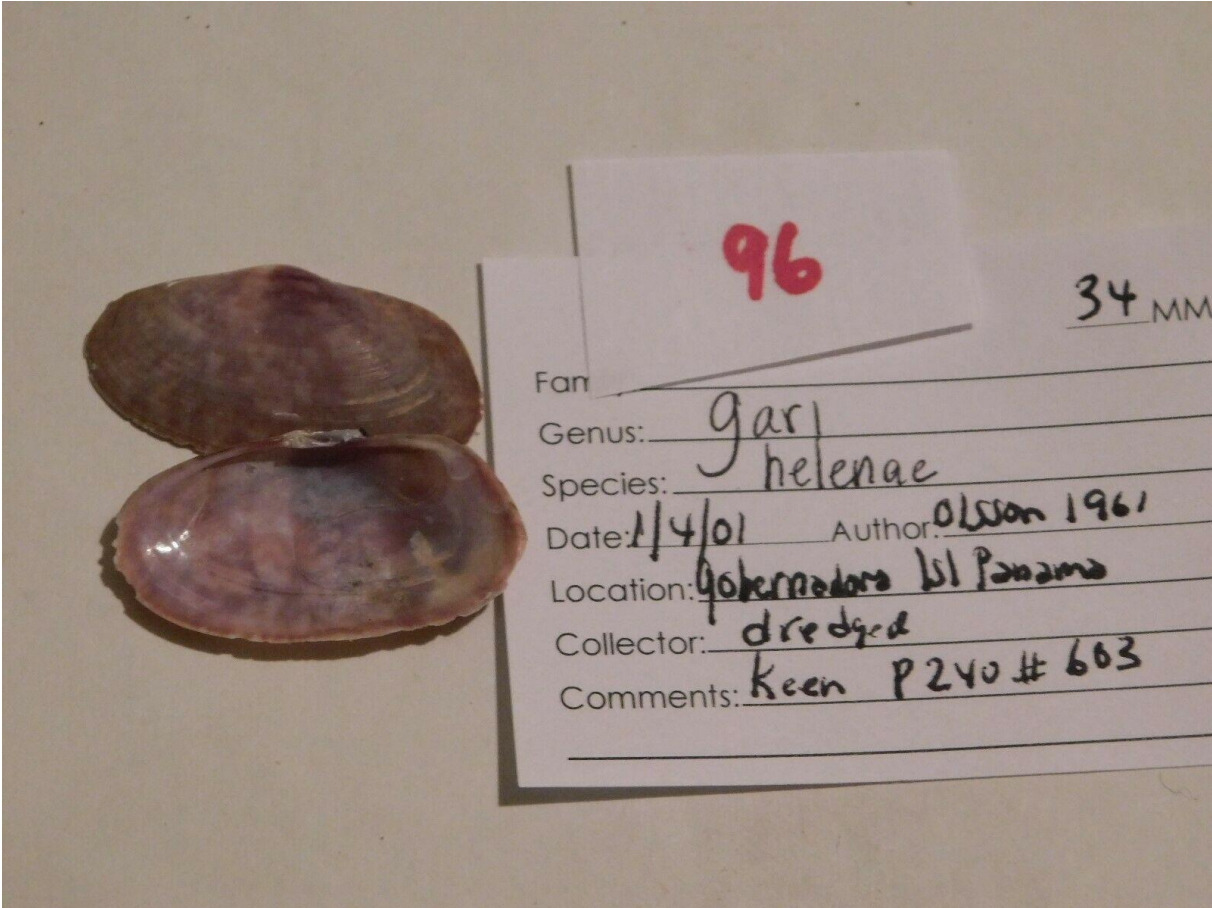

Gari helenae Panama data 34mm

2 \$, Mar 2019

96

34 MM

Family: _____

Genus: Gari

Species: helenae

Date: 1/4/01

Author: Olsson 1961

Location: Gobernadora Isl Panama

Collector: dredge

Comments: Keen P240 # 603